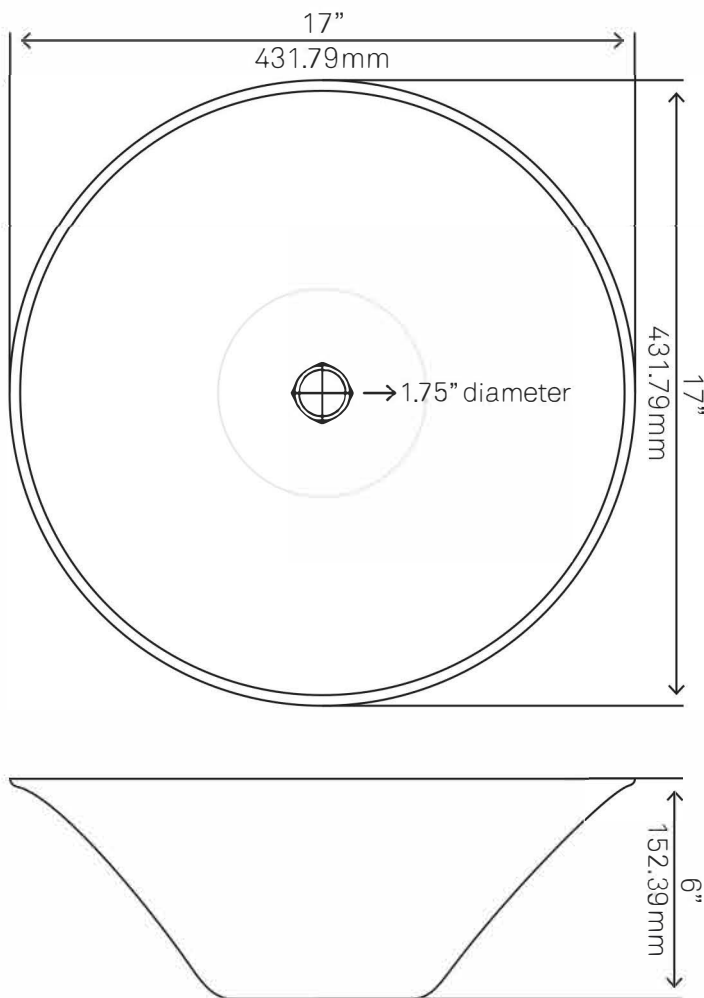

**NOHP-G028 MISTO  
Glass Vessel Bathroom Sink**

Requested By: \_\_\_\_\_

Specific Features: \_\_\_\_\_

**STANDARD SPECIFICATIONS:**

- Thick tempered glass vessel sink
- Artisan painted red design
- High tempered glass
- Stain and scratch resistant polished inside
- Textured painted outside
- Above counter installation
- Standard U.S. plumbing connection
- Novatto faucet sold separately

**STANDARD SPECIFICATIONS:**

- Clicker pop-up vessel sink drain and mounting ring
- Oil rubbed bronze finish
- Solid brass construction
- Includes rubber seals and fastener for installation
- 9-inches total pop-up length
- Fits any standard 1.75-inch drain opening
- cUPC